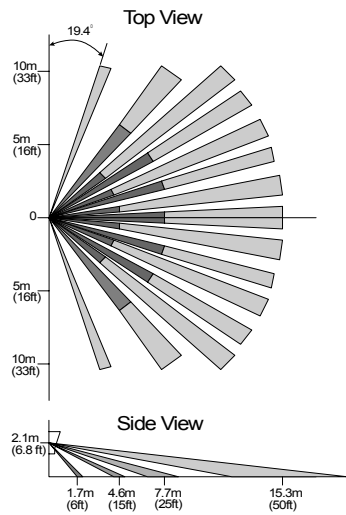

**VERTICAL CALIBRATION LENS PATTERN  
EXTRA WIDE ANGLE (01DD) LENS**

**LONG RANGE (02DD) LENS**

**VERTICAL CURTAIN (03DD) LENS**