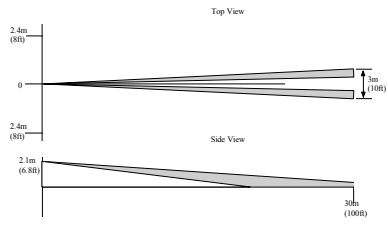

**VERTICAL CALIBRATION LENS PATTERN  
EXTRA WIDE ANGLE (01DD) LENS**

**LONG RANGE (02DD) LENS**

**VERTICAL CURTAIN (03DD) LENS**