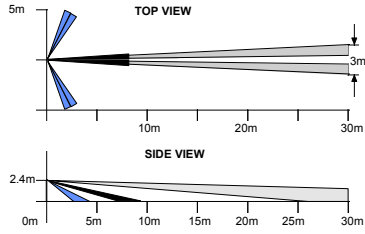

WIDE ANGLE LENS

LONG RANGE LENS

VERTICAL CURTAIN LENS

ANIMAL ALLEY LENS

Note: Vertical calibration must be set at +5 to achieve the animal alley detection pattern.