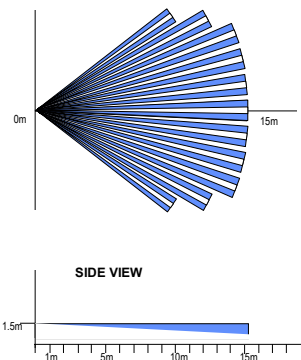

WIDE ANGLE LENS

LONG RANGE LENS

VERTICAL CURTAIN LENS

ANIMAL ALLEY LENS

Note: Vertical calibration must be set at +5 to achieve the animal alley detection pattern.