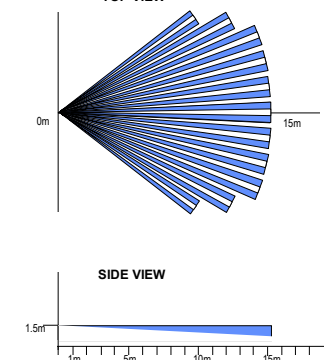

WIDE ANGLE LENS

LONG RANGE LENS

VERTICAL CURTAIN LENS

ANIMAL ALLEY LENS

Note: Vertical calibration must be set at +5 to achieve the animal alley detection pattern.