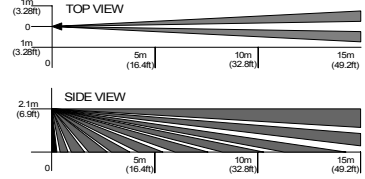

WIDE ANGLE LENS

LONG RANGE LENS

VERTICAL CURTAIN LENS

ANIMAL ALLEY LENS

Note: Vertical calibration must be set at +5 to achieve the animal alley detection pattern.