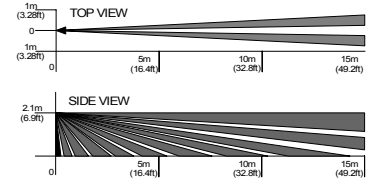

WIDE ANGLE LENS

LONG RANGE LENS

VERTICAL CURTAIN LENS

ANIMAL ALLEY LENS

Note: Vertical calibration must be set at +5 to achieve the animal alley detection pattern.