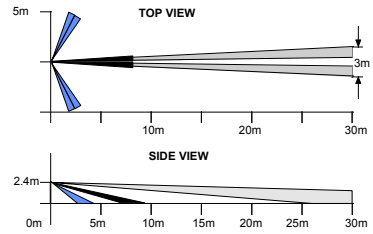

WIDE ANGLE LENS

LONG RANGE LENS

VERTICAL CURTAIN LENS

ANIMAL ALLEY LENS

Note: Vertical calibration must be set at +5 to achieve the animal alley detection pattern.