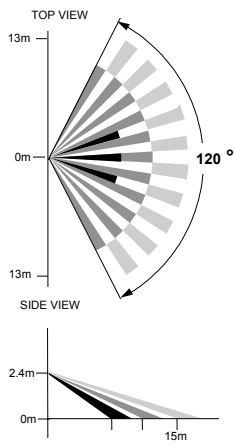

WIDE ANGLE LENS

LONG RANGE LENS

VERTICAL CURTAIN LENS

ANIMAL ALLEY LENS

Note: Vertical calibration must be set at +5 to achieve the animal alley detection pattern.