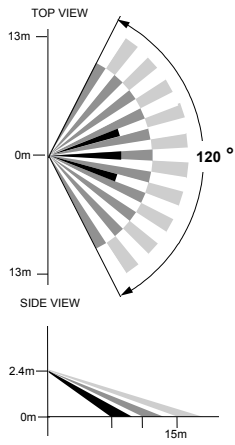

WIDE ANGLE LENS

LONG RANGE LENS

VERTICAL CURTAIN LENS

ANIMAL ALLEY LENS

Note: Vertical calibration must be set at +5 to achieve the animal alley detection pattern.